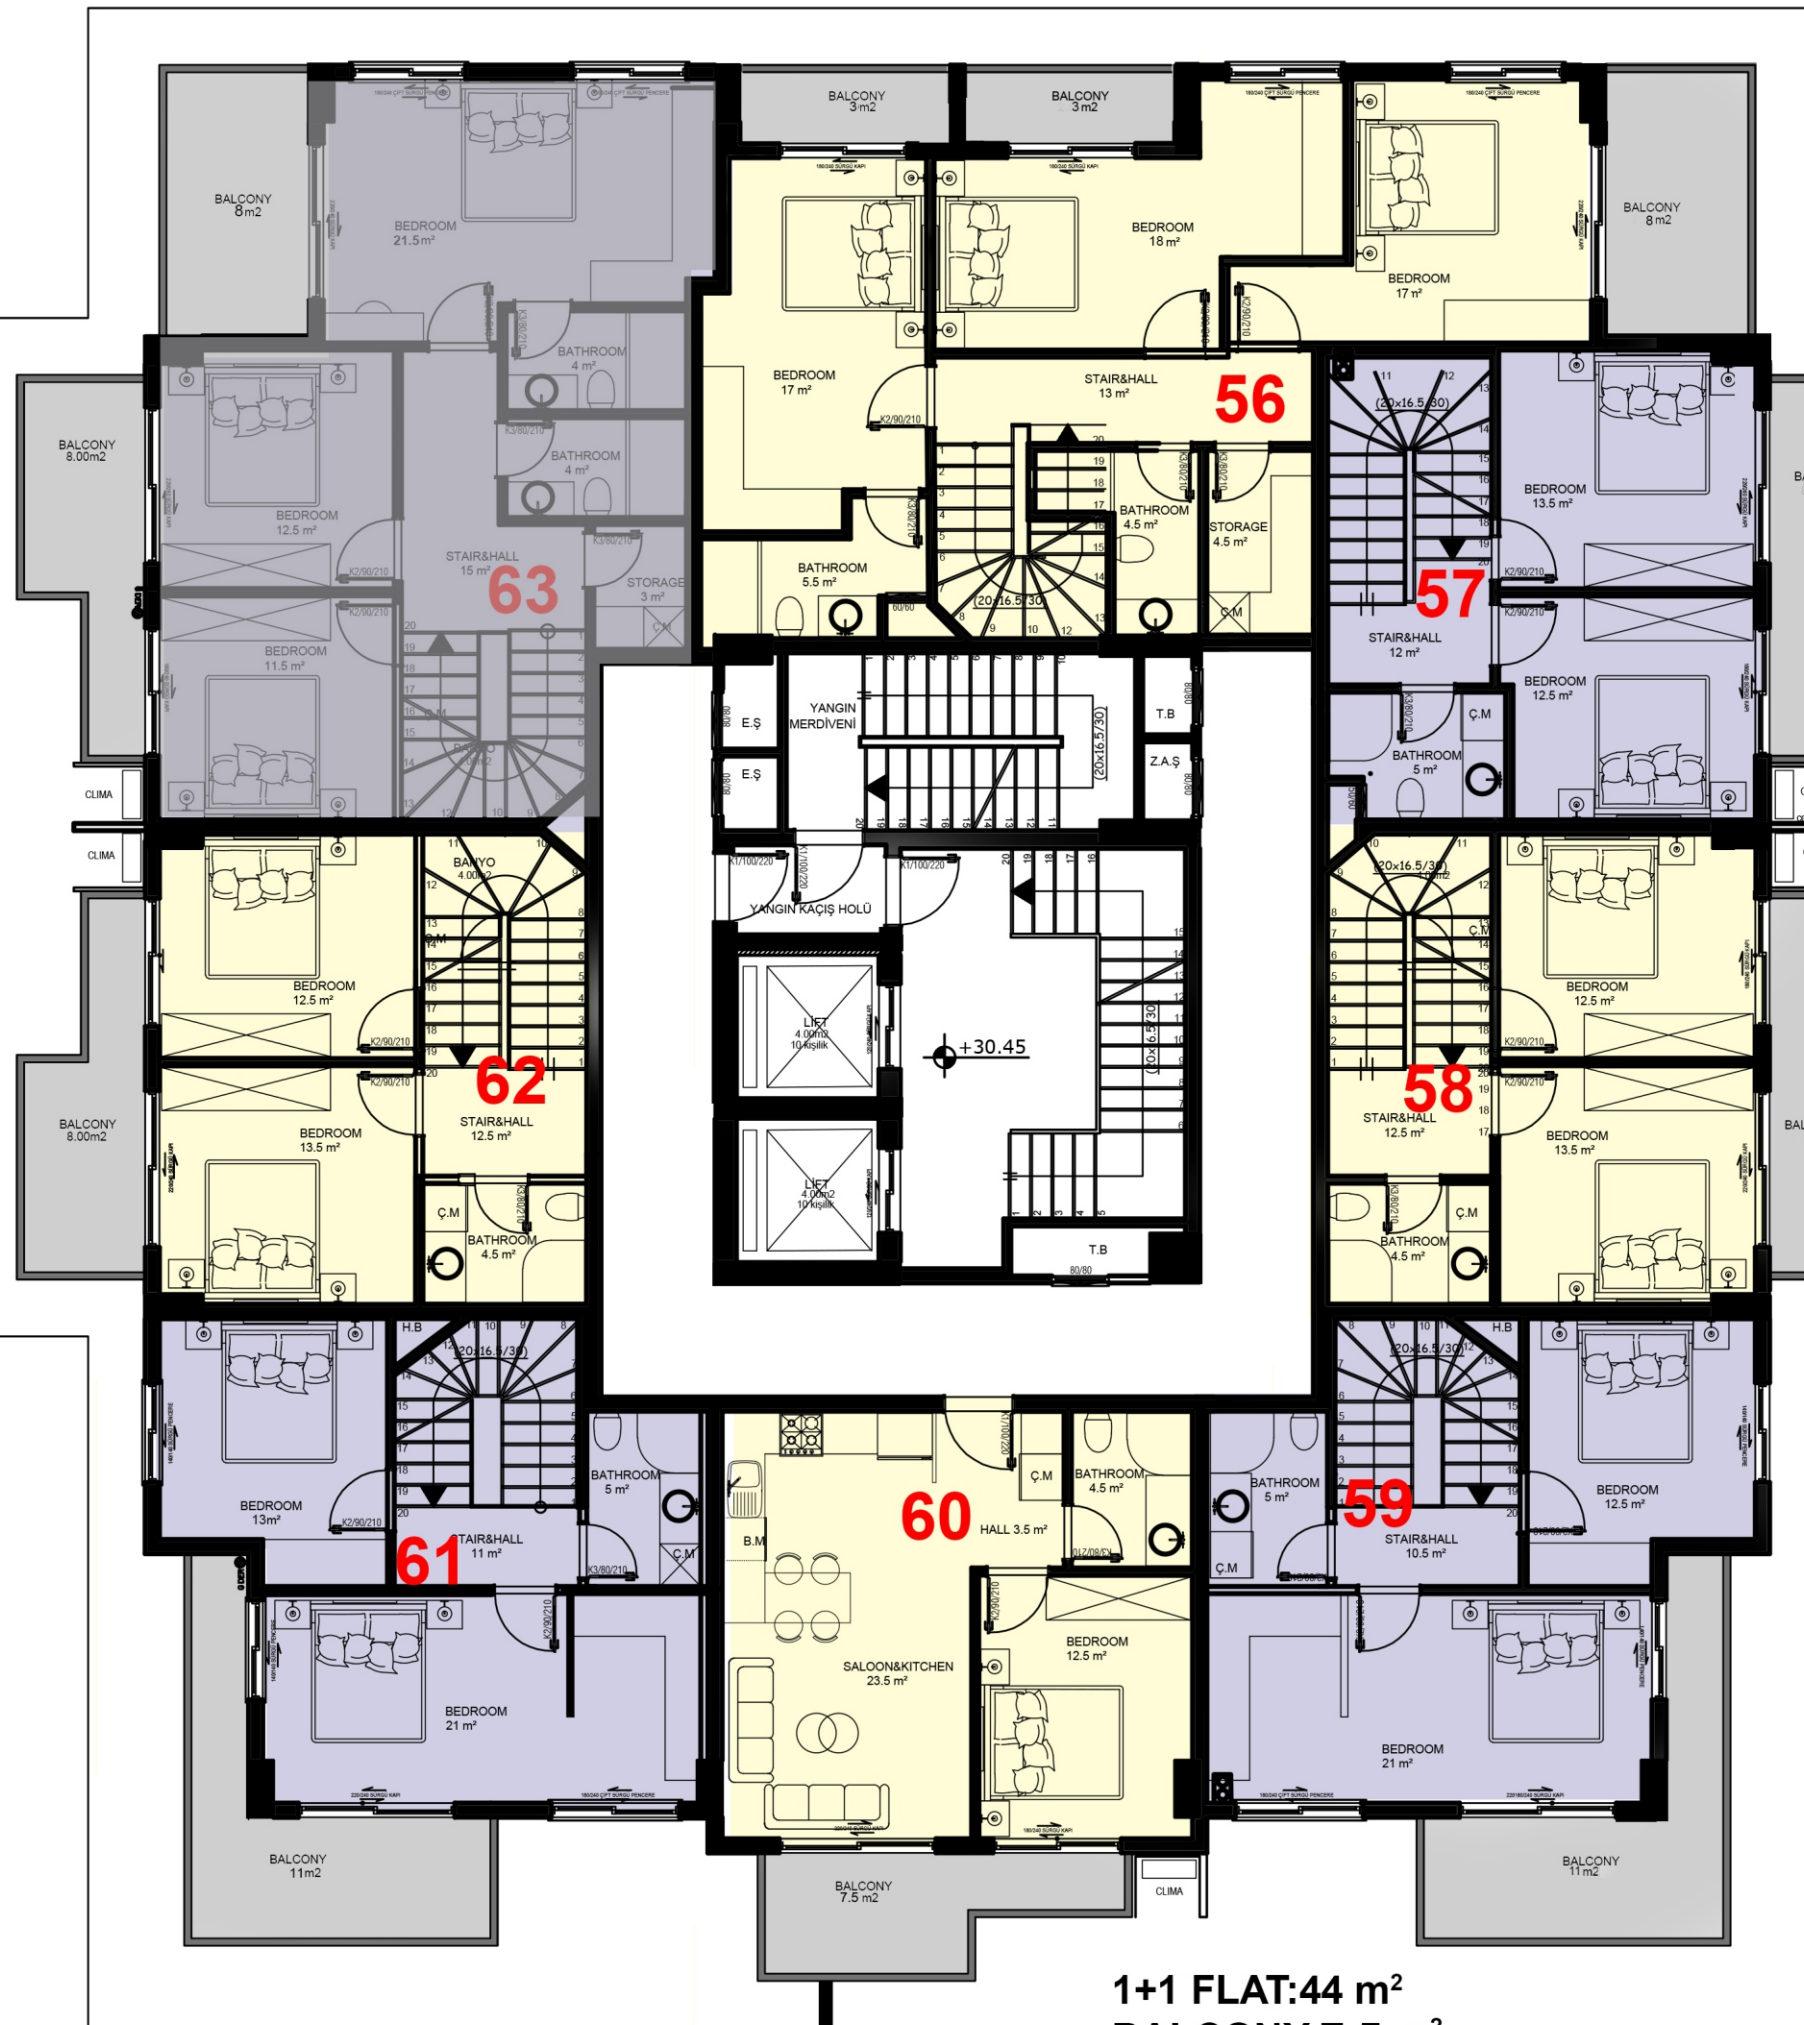

1+1 FLAT:53 m²
BALCONY:11 m²
TOTAL:64 m²

1+1 FLAT:53 m²
BALCONY:11 m²
TOTAL:64 m²

1+1 FLAT:43 m²
BALCONY:8 m²
TOTAL: 51 m²

1+1 FLAT:43 m²
BALCONY:8 m²
TOTAL: 51 m²

1+1 FLAT:53 m²
BALCONY:11 m²
TOTAL:64 m²

1+1 FLAT:40 m²
BALCONY:7.5 m²
TOTAL:47.5 m²

2+1 FLAT:58 m²
BALCONY:10 m²
TOTAL:68 m²

2+1 FLAT:75 m²
BALCONY:16 m²
TOTAL:91 m²

1093/4
B BLOCK
1 ST FLOOR PLAN

1+1 FLAT:53 m²
BALCONY:11 m²
TOTAL:64 m²

1+1 FLAT:53 m²
BALCONY:11 m²
TOTAL:64 m²

2+1 FLAT:71 m²
BALCONY: 13 m²
TOTAL: 84 m²

**1093/4 B BLOCK
7TH FLOOR PLAN**

4+1 DUBLEX:72 m²
BALCONY: 16 m²
TOTAL: 88 m²

2+1 DUBLEX:43 m²
BALCONY: 8 m²
TOTAL: 51 m²

4+1 DUBLEX:50 m²
BALCONY: 11 m²
TOTAL: 61 m²

4+1 DUBLEX:80 m²
BALCONY: 14 m²
TOTAL:94m²

2+1 DUBLEX:43 m²
BALCONY: 8 m²
TOTAL:51m²

2+1 DUBLEX:43 m²
BALCONY: 8 m²
TOTAL: 51 m²

3+1 DUBLEX:49 m²
BALCONY: 11 m²
TOTAL: 60 m²

1+1 FLAT:44 m²
BALCONY:7.5 m²
TOTAL: 51.5 m²